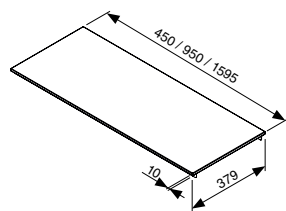

TETRIS

Librerie modulari / Modular bookshelves

Libreria modulare in metallo, disponibile in due versioni con altezze diverse. Tetris grazie alle finiture colorate e agli accessori può essere facilmente personalizzata.

Modular metal bookshelf, available in two versions with different heights. Tetris can be easily customized with different colors and accessories.

Facilità di montaggio
Easy assembly

ACCESSORI IN METALLO / METAL ACCESSORIES

RIPIANI IN METALLO
METAL SHELVES

BOX CONTENITORE IN METALLO
METAL CONTAINER BOX

ACCESSORIO PORTA PIANTE IN METALLO
METAL PLANT HOLDER ACCESSORY

COLORI DISPONIBILI / AVAILABLE COLORS

Antracite
Anthracite
8301

Bianco opaco
Matt White
9010

Grigio opaco
Matt Grey
7022

Nero
Black
9005

Bianco lucido
Glos White
9010

Rosso
Red
Amethyst 2

Tortora
Taupe
260/m

Grigio grafite
Graphite grey
7024