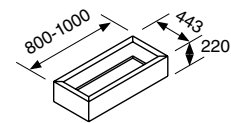

ACCESSORIO PORTA PIANTE IN METALLO
METAL PLANT HOLDER ACCESSORY