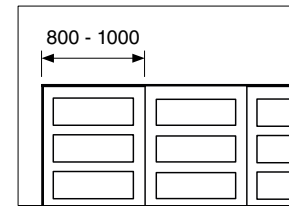

Struttura modulare
Modular structure