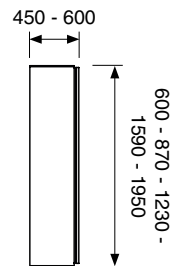

SLIDE&GO

Armadi in metallo / Metal cabinets

Armadi in metallo con porte scorrevoli
disponibili con pannello fonoassorbente.

Metal cabinets with sliding doors
and acoustic panels.