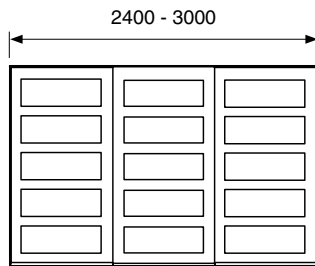

SLIDE&GO

Armadi in metallo / Metal cabinets

Armadi in metallo con porte scorrevoli
disponibili con pannello fonoassorbente.

Metal cabinets with sliding doors
and acoustic panels.